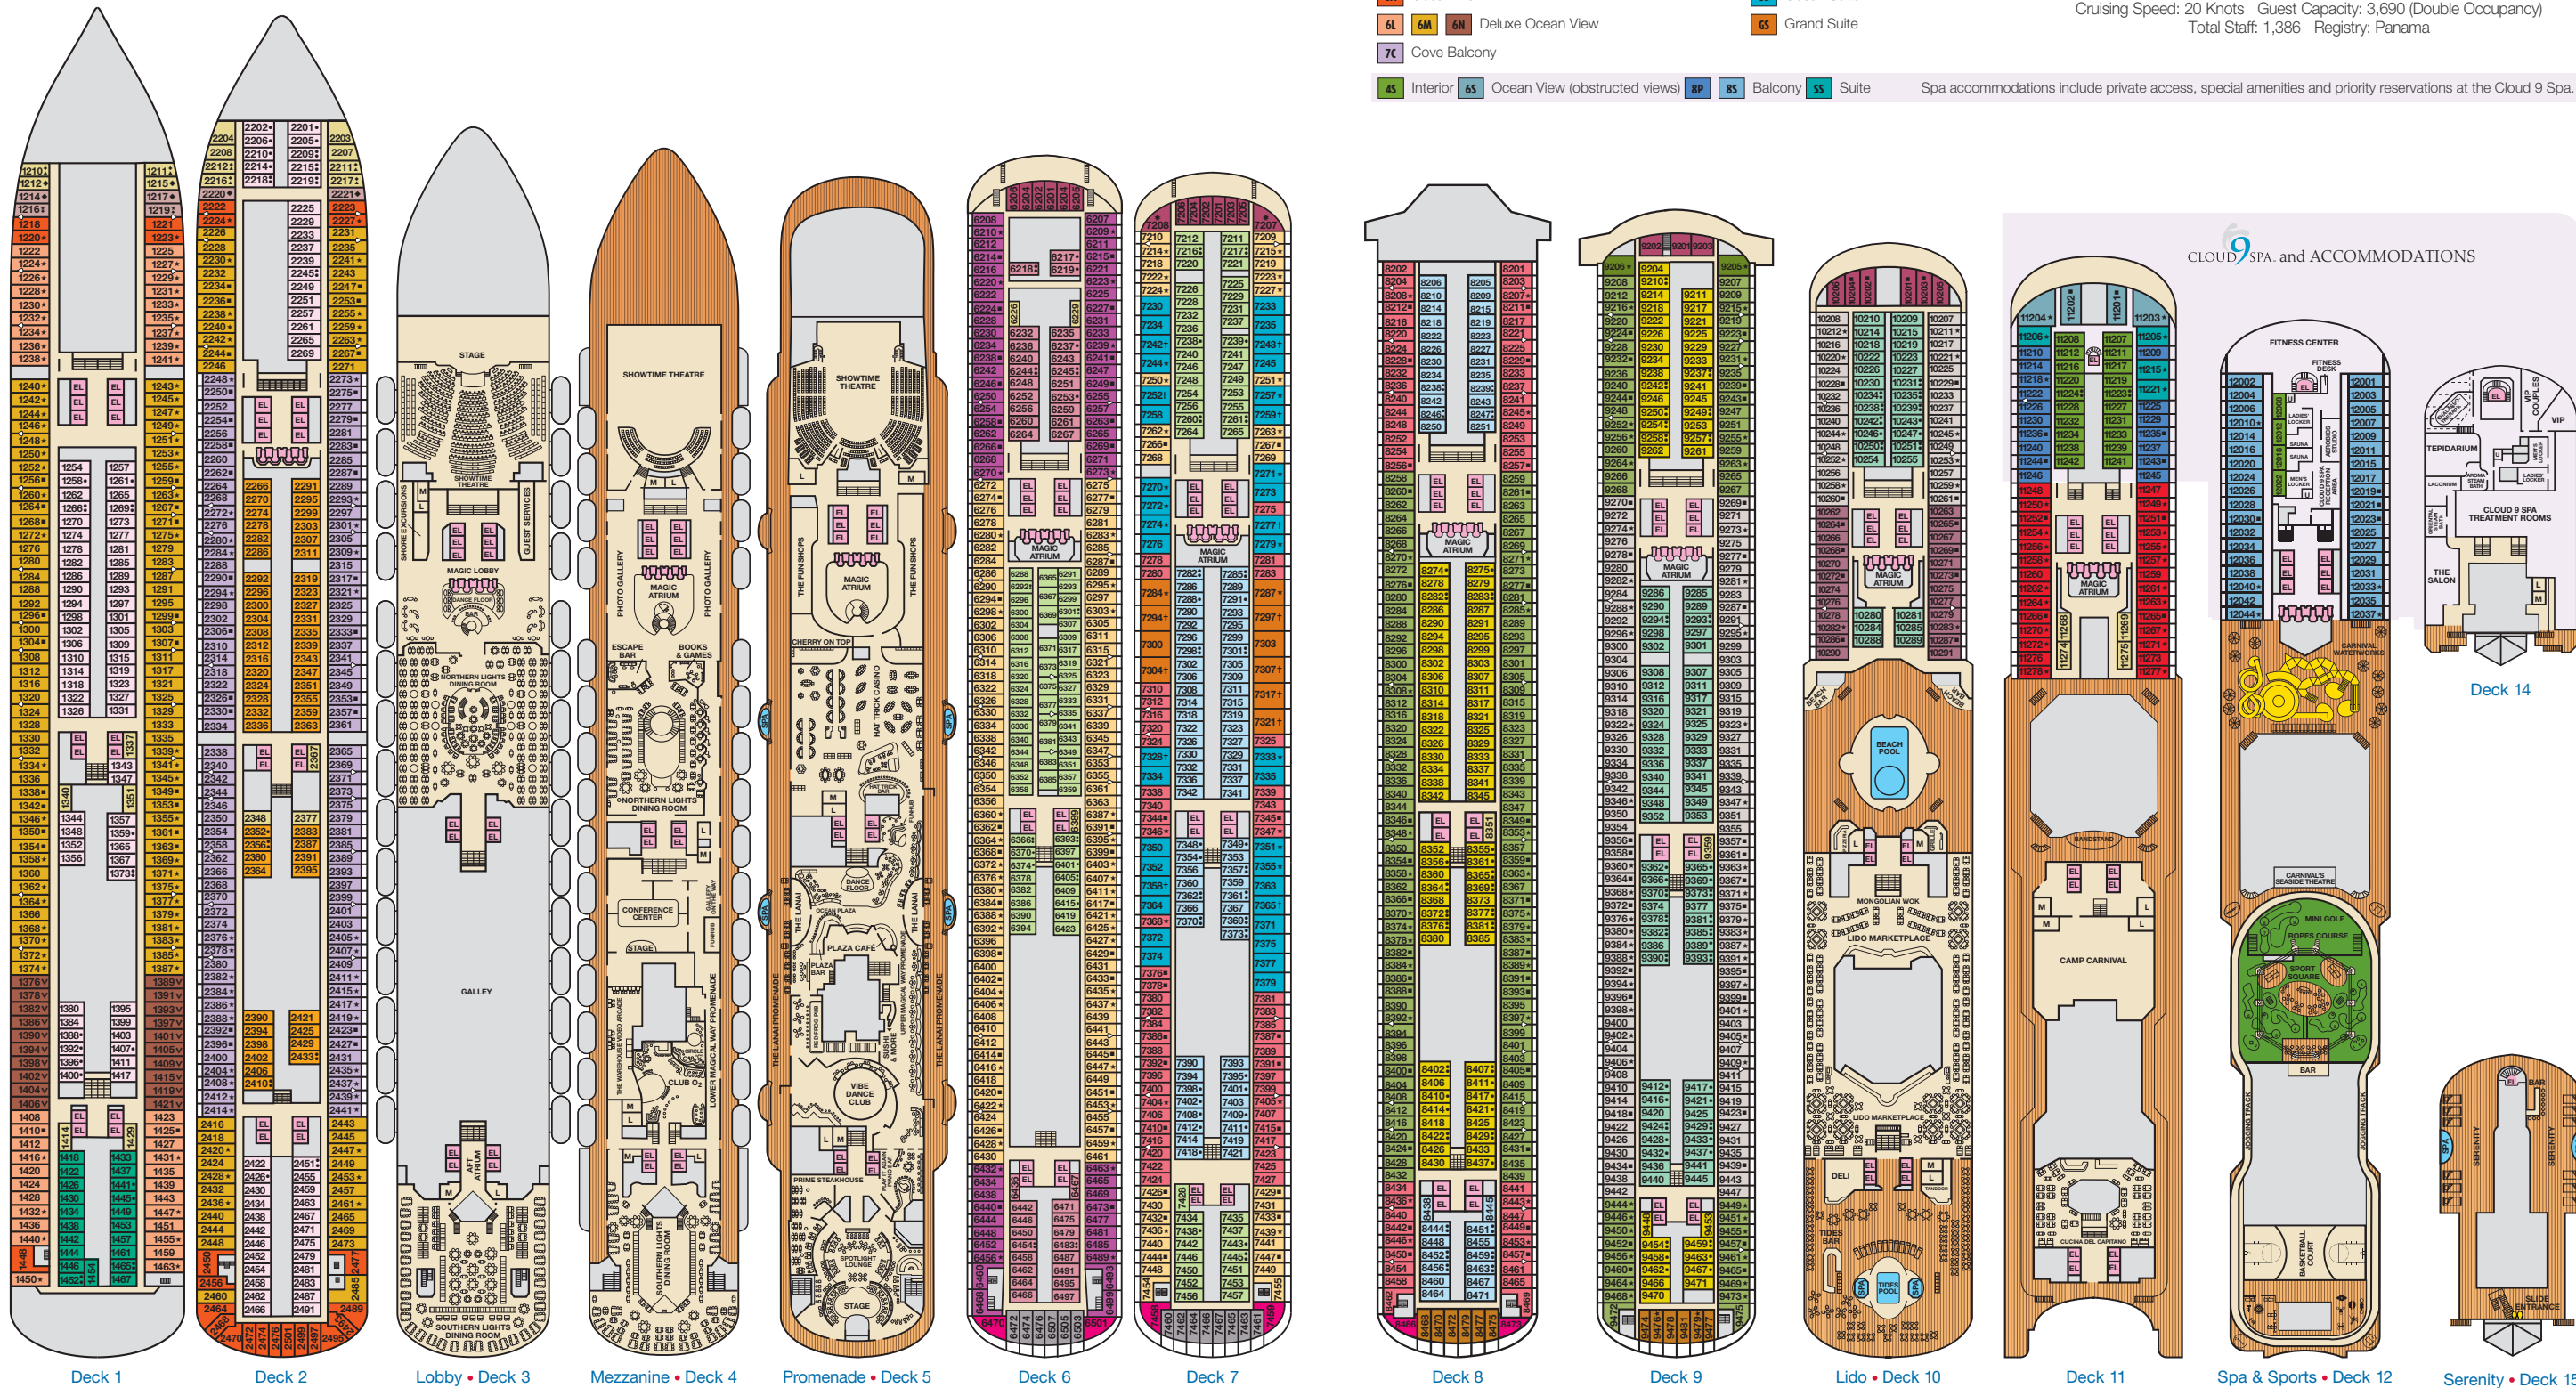

ACCOMMODATIONS SYMBOL LEGEND

- ▲ Twin Bed and Single Sofa Bed
- ★ 2 Twin Beds (convert to King) and Single
- 2 Twin Beds (convert to King) and 1 Upper
- ◆ 2 Twin Beds (convert to King) and 2 Uppers
- 2 Twin Beds (convert to King), Single Sofa Bed and Upper
- † 2 Twin Beds (convert to King) and Double Sofa Bed
- ▼ 2 Twin Beds (convert to King), Single Sofa Bed and 2 Uppers. Beds do not convert to King when both Uppers in use.
- ◆ Stateroom with 2 Porthole Windows
- ◁ Connecting staterooms (ideal for families and groups of friends)
- * Twin Beds do not convert to a King Bed.

- U Unisex Wheelchair Accessible Restroom
 - ☞ Cloud 9 Spa accommodations are non-smoking.
- Staterooms are available that are modified for wheelchair users. Please contact Carnival Reservations Department, Guest Access Services, at 1-800-438-6744, ext. 70025, for details.

CATEGORIES

- 1A Interior Upper/Lower
 - P1 Porthole
 - 4A 4B 4C 4D 4E 4F 4G 4H Interior
 - 4I Interior with Picture Window (obstructed views)
 - 6A Ocean View
 - 6L 6M 6N Deluxe Ocean View
 - 7C Cove Balcony
 - 8A 8B 8C 8D 8E 8F 8G Balcony
 - 8M 8N Aft-View Extended Balcony
 - 9C Premium Vista Balcony
 - J5 Junior Suite
 - O5 Ocean Suite
 - G5 Grand Suite
 - 45 Interior
 - 65 Ocean View (obstructed views)
 - 8P 8S Balcony
 - S5 Suite
- Spa accommodations include private access, special amenities and priority reservations at the Cloud 9 Spa.

Gross Tonnage: 130,000 Length: 1,004 Feet Beam: 122 Feet
 Cruising Speed: 20 Knots Guest Capacity: 3,690 (Double Occupancy)
 Total Staff: 1,386 Registry: Panama

CLOUD 9 SPA and ACCOMMODATIONS

Deck 14