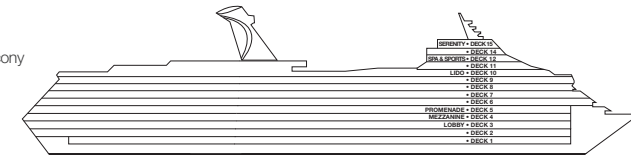

ACCOMMODATIONS SYMBOL LEGEND

- ▲ Twin Bed and Single Sofa Bed
- ★ 2 Twin Beds (convert to King) and Single
- 2 Twin Beds (convert to King) and 1 Upper
- ◆ 2 Twin Beds (convert to King) and 2 Uppers
- 2 Twin Beds (convert to King), Single Sofa Bed and Upper
- † 2 Twin Beds (convert to King) and Double Sofa Bed
- ▼ 2 Twin Beds (convert to King), Single Sofa Bed and 2 Uppers. Beds do not convert to King when both Uppers in use.
- ◆ Stateroom with 2 Porthole Windows
- ◁ Connecting staterooms (ideal for families and groups of friends)
- * Twin Beds do not convert to a King Bed.

Gross Tonnage: 130,000 Length: 1,004 Feet Beam: 122 Feet
 Cruising Speed: 20 Knots Guest Capacity: 3,690 (Double Occupancy)
 Total Staff: 1,386 Registry: Panama

CLOUD 9 SPA and ACCOMMODATIONS

Deck 14