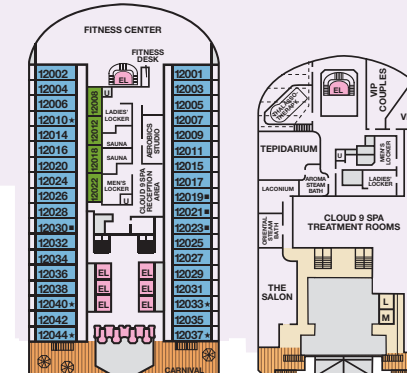

CATEGORIES

- 1A Interior Upper/Lower
 - P1 Porthole
 - 4A 4B 4C 4D 4E 4F 4G 4H Interior
 - 4I Interior with Picture Window (obstructed views)
 - 6A Ocean View
 - 6L 6M 6N Deluxe Ocean View
 - 7C Cove Balcony
 - 8A 8B 8C 8D 8E 8F 8G Balcony
 - 8M 8N Aft-View Extended Balcony
 - 9C Premium Vista Balcony
 - J5 Junior Suite
 - O5 Ocean Suite
 - G5 Grand Suite
 - 45 Interior
 - 65 Ocean View (obstructed views)
 - 8P 8S Balcony
 - S5 Suite
- Spa accommodations include private access, special amenities and priority reservations at the Cloud 9 Spa.

Gross Tonnage: 130,000 Length: 1,004 Feet Beam: 122 Feet
 Cruising Speed: 20 Knots Guest Capacity: 3,690 (Double Occupancy)
 Total Staff: 1,386 Registry: Panama

CLOUD 9 SPA and ACCOMMODATIONS

Deck 14